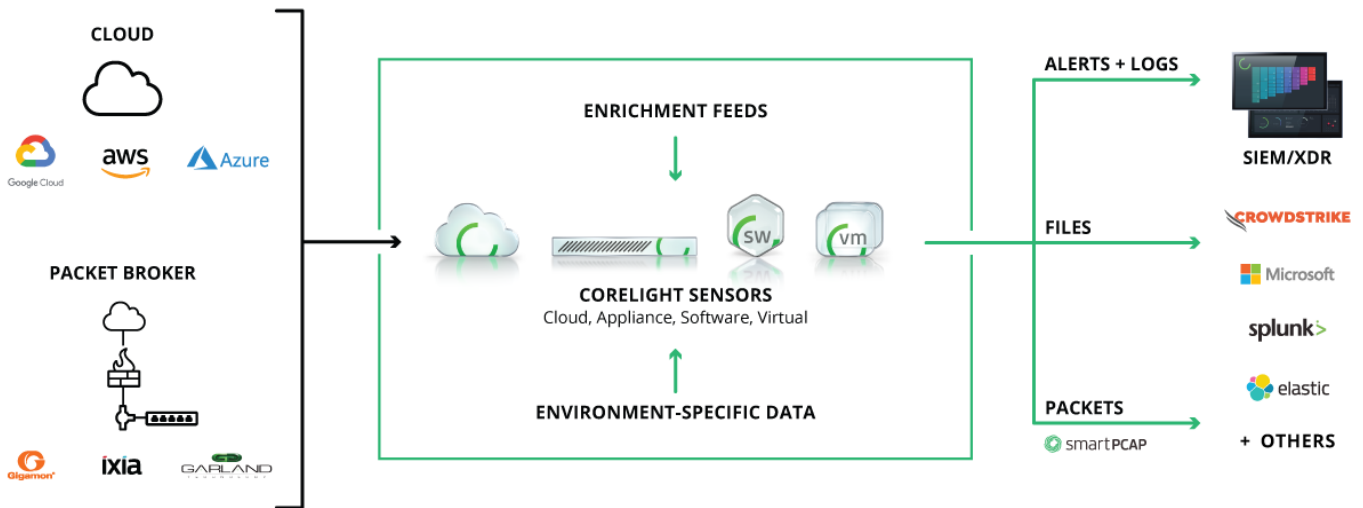

PRODUCT CAPABILITIES

- Consolidate NSM, IDS, and PCAP functionality
- Uniform network telemetry across cloud providers
- Automatic correlation of network + cloud-native data
- Automate deployment with Terraform templates
- Identify all services across cloud environments
- Detect enumeration of resources across multiple regions
- Detect and disrupt data exfiltration
- Available for AWS, GCP, and Azure

View all specifications:

<https://corelight.com/products/product-specifications/>

info@corelight.com | 888-547-9497